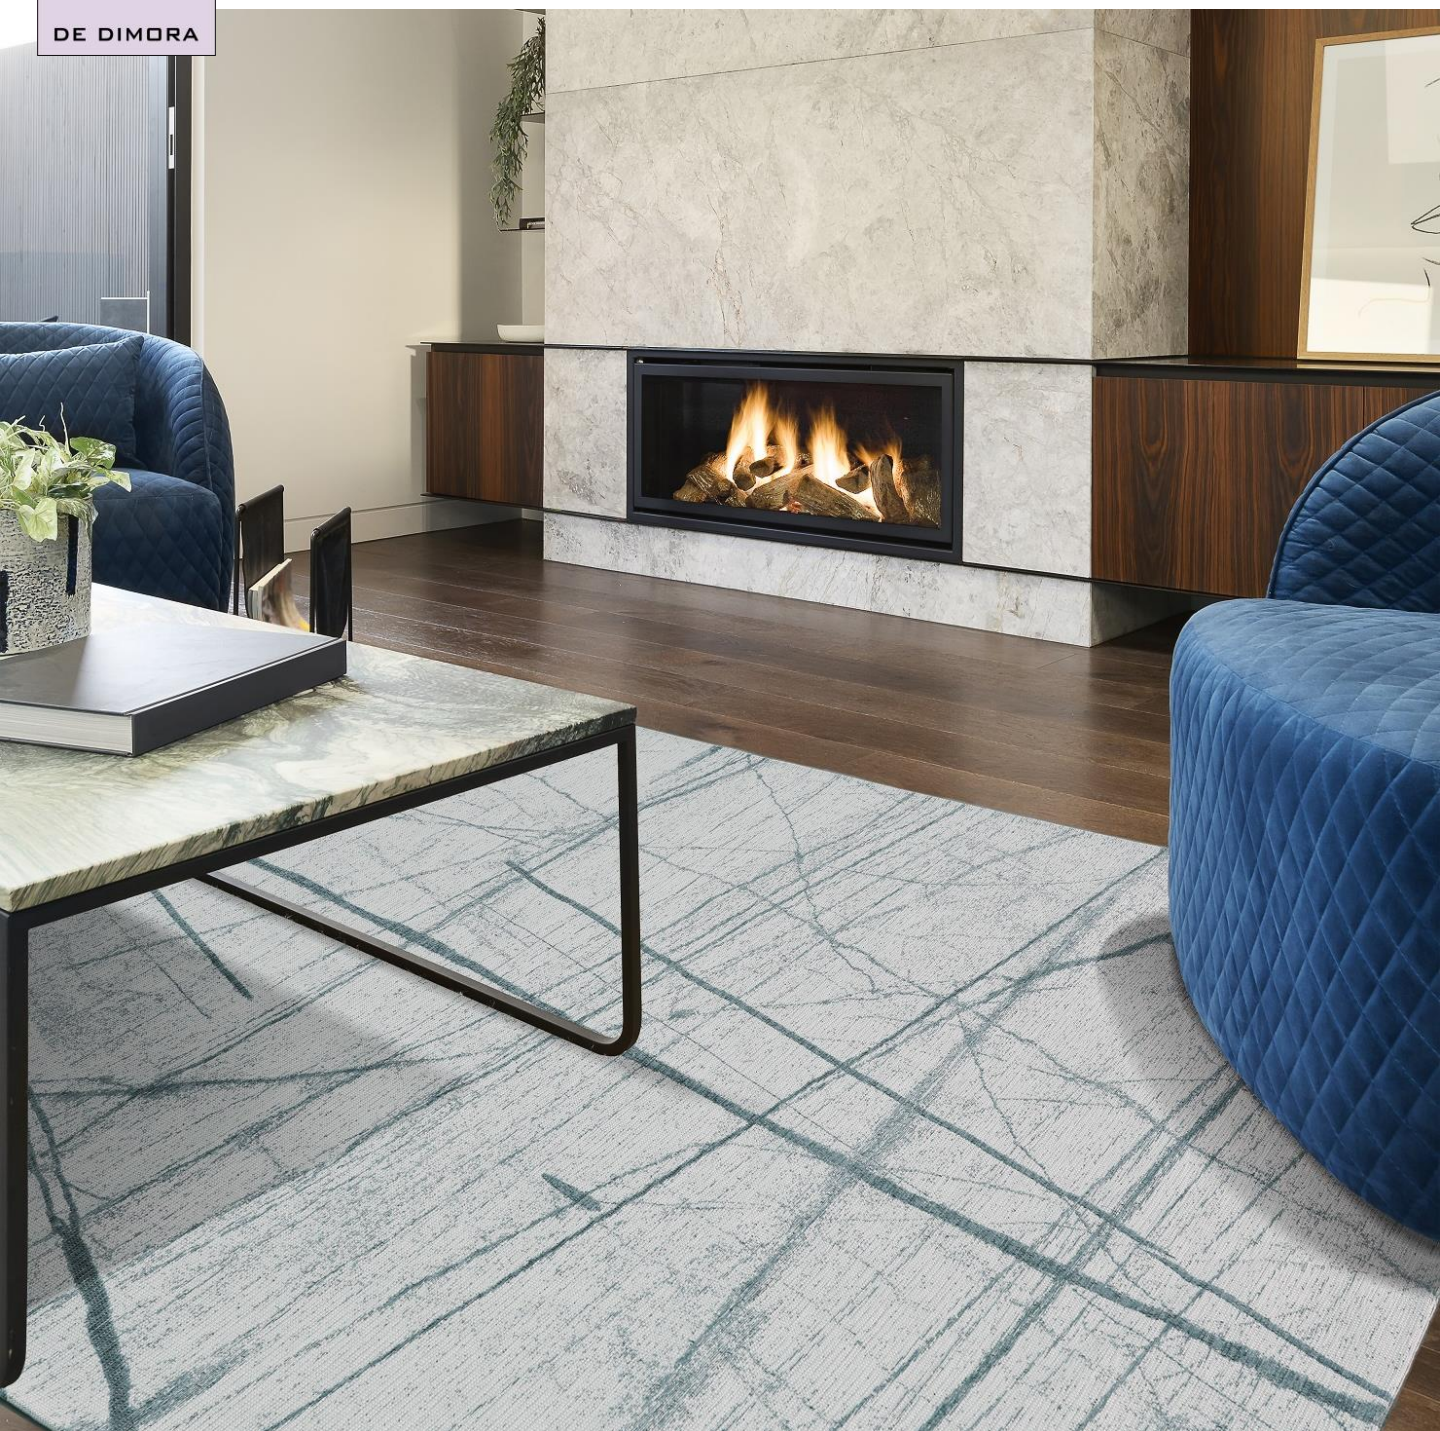

CARRARA

DE DIMORA

Machine made production

53% Acrylic + 27% Cotton + 23% Polyester

Thickness: 8 mm

Weight: 1540 gr / sqm

Standard sizes cm: 140x200 – 155x230 – 200x290 – 240x340

Cutting service available for custom size, quotation on request